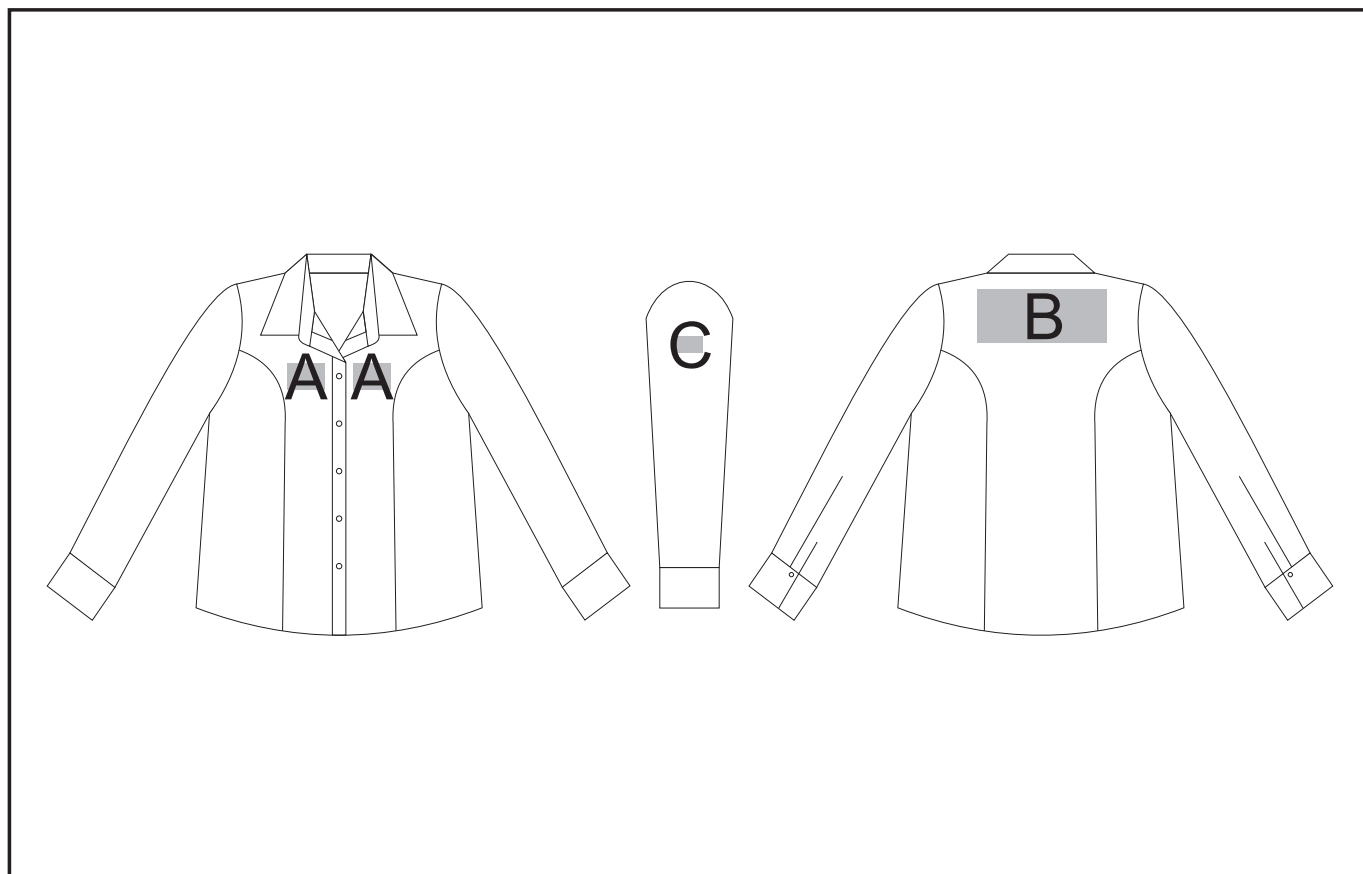

CB-5805

Epic Easy Care Long Sleeve Shirt - LADY

Need to know:

- Includes 1-Position Embroidery OR 1 Position Digital Transfer (setup fee applies)
- Cannot guarantee a 100% straight branding on any clothing item with check or stripe detail
- EMB/DTC inclusive Parameters: Left/Right Chest=100mm x 100mm OR Back = 8000mm²

Branding Options:

Position A

1. Embroidery (EMB) - 9 colours
Size: 70mm diameter
2. Screen Print (SC) - 6 colours
Size: 70mm wide x 50mm high
3. Digital Transfer Clothing (DTC) - Full colour
Size: 70mm wide x 70mm high

Position B

1. Embroidery (EMB) - 9 colours
Size: 200mm wide x 100mm high
2. Screen Print (SC) - 6 colours
Size: 240mm wide x 100mm high
3. Digital Transfer Clothing (DTC) - Full colour
Size: 210mm wide x 100mm high

Position C

1. Embroidery (EMB) - 9 colours
Size: 80mm diameter
2. Screen Print (SC) - 6 colours
Size: 60mm wide x 60mm high
3. Digital Transfer Clothing (DTC) - Full colour
Size: 80mm wide x 80mm high